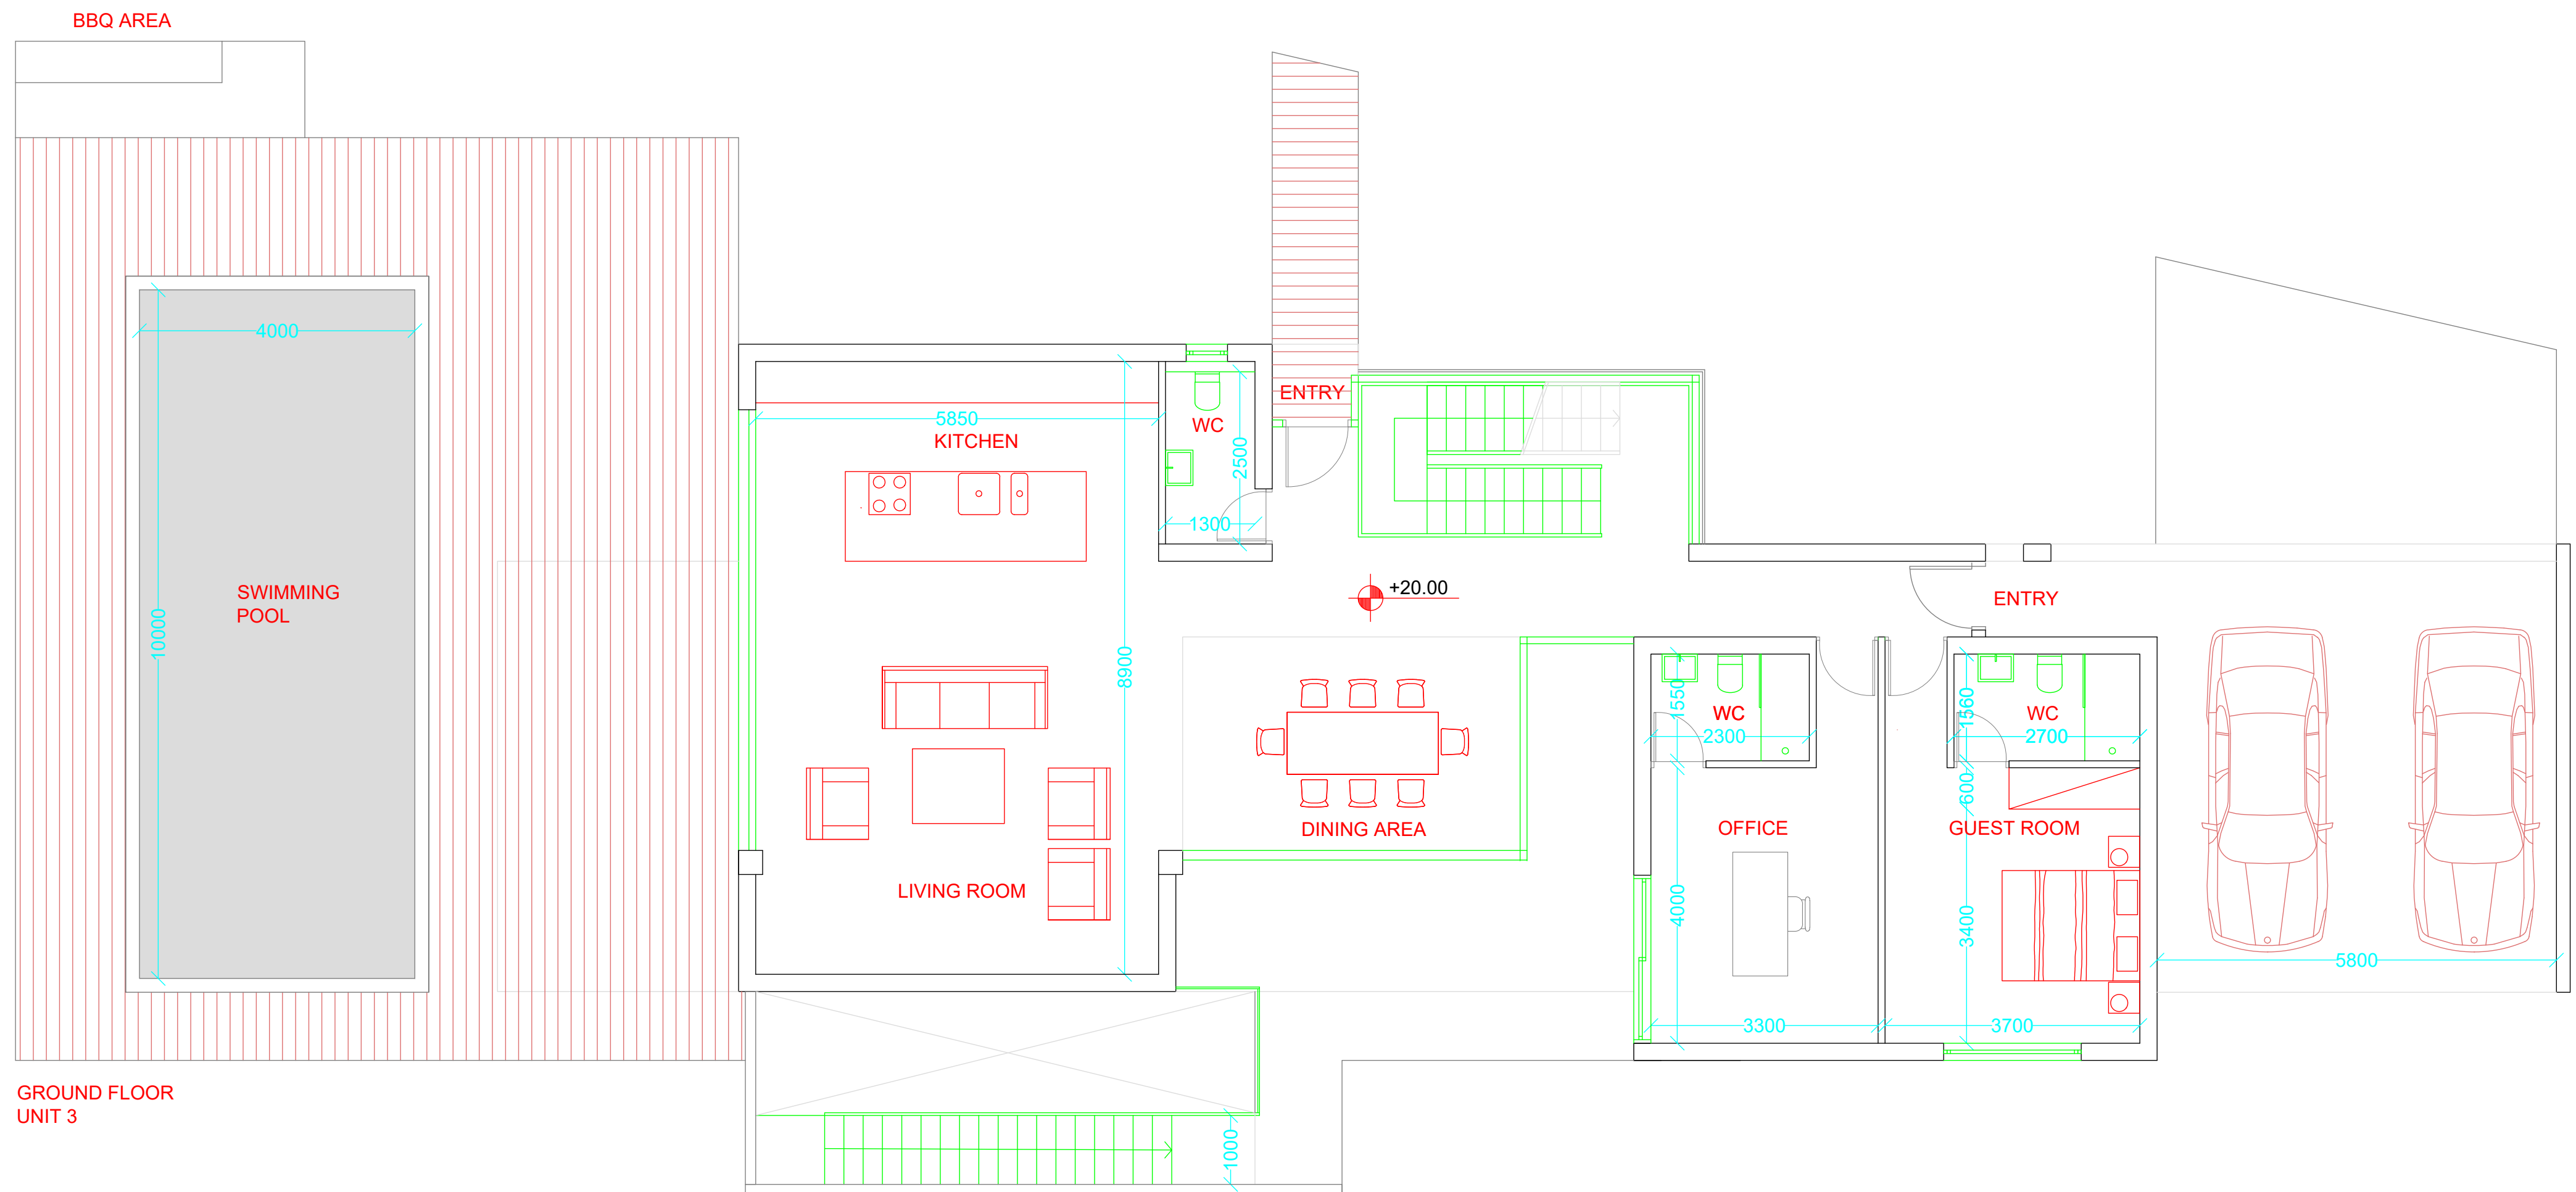

Option 2
Villas 3 & 6

EL PEZ

LUXURY BEACHFRONT LIVING

OPTION 2

G R O U N D F L O O R

GROUND FLOOR
UNIT 3

OPTION 2

F I R S T F L O O R

FIRST FLOOR
UNIT 3

OPTION 2

B A S E M E N T F L O O R

BASEMENT
UNIT 2